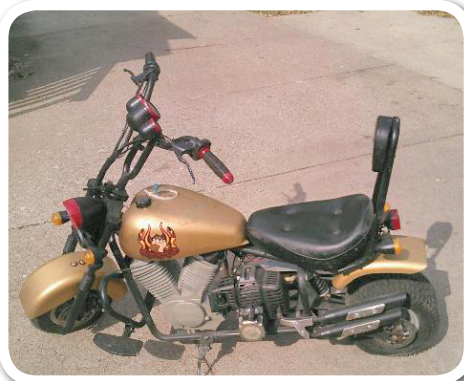

Huge Estate AUCTION

605 East Winfield Avenue, MT. PLEASANT, IA

THUR., OCT. 20TH | 9AM