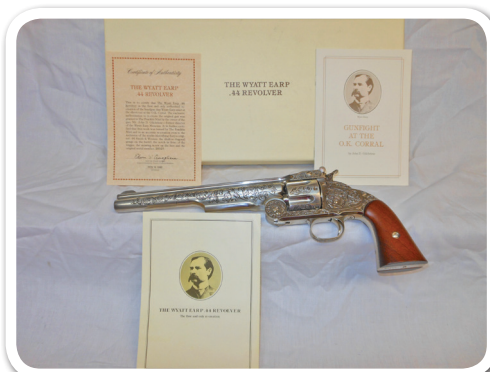

salt & peppers shakers; Longenberger Pottery plates, dishes & more; Noritake China plates, dishes & more; Bronze coffee tray w/ server, sugar & creamer; Fern stand; Refinised shutter; Pitcher set; Homer Laughlin Pitcher; Antique baskets; **Western** 5 gal. crock; **Western** 8 gal. crock; **Westers** 2 gal crock; Stoneware; Various sized crock bowls, including 20 of 5" collection; Stemware; Glassware; Antique blue Mason jars; Sausage press; Potato French fry cutter; Water cans; Oak plant stand; Potato bin

Camping cookware, blue enamelware coffee pot & cups; Roasters; Pasta cooker; Cast iron dutch oven; Coolers; Lighted world globe & stand; Rattan chest; Croquet set; Ceramic umbrella stand; Luggage; Old watering can; Wire egg baskets; Oil lamps; 4 railroad lamps(1 red); 2 railroad fuel containers; Buckets; Snowman; Golf memorabilia; VAX vacuum; Shelves; White metal cabinet; Mirrors; Lamps; Pictures; Infrared space heater; Electric fireplace; Outdoor lights; Brass horse weather vane; Wire pet cage; **Wagner** 905 power steamer; **Panasonic** stereo system; 78 records; **Crosley** radio w/ CD player(cassette doesn't work); **Pro-form** treadmill; **Schwinn** exercise bike; Old Thresher buttons 1952-2016; Games/puzzles; Paintball guns & equipment; Brass trumpet; Violin; Mantle clock

VIEW OTHER SIDE FOR MORE ITEMS & PICTURES