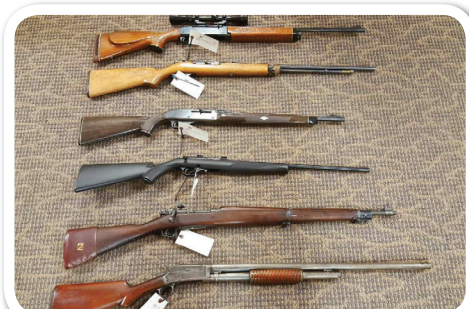

For more details view SteffesGroup.com